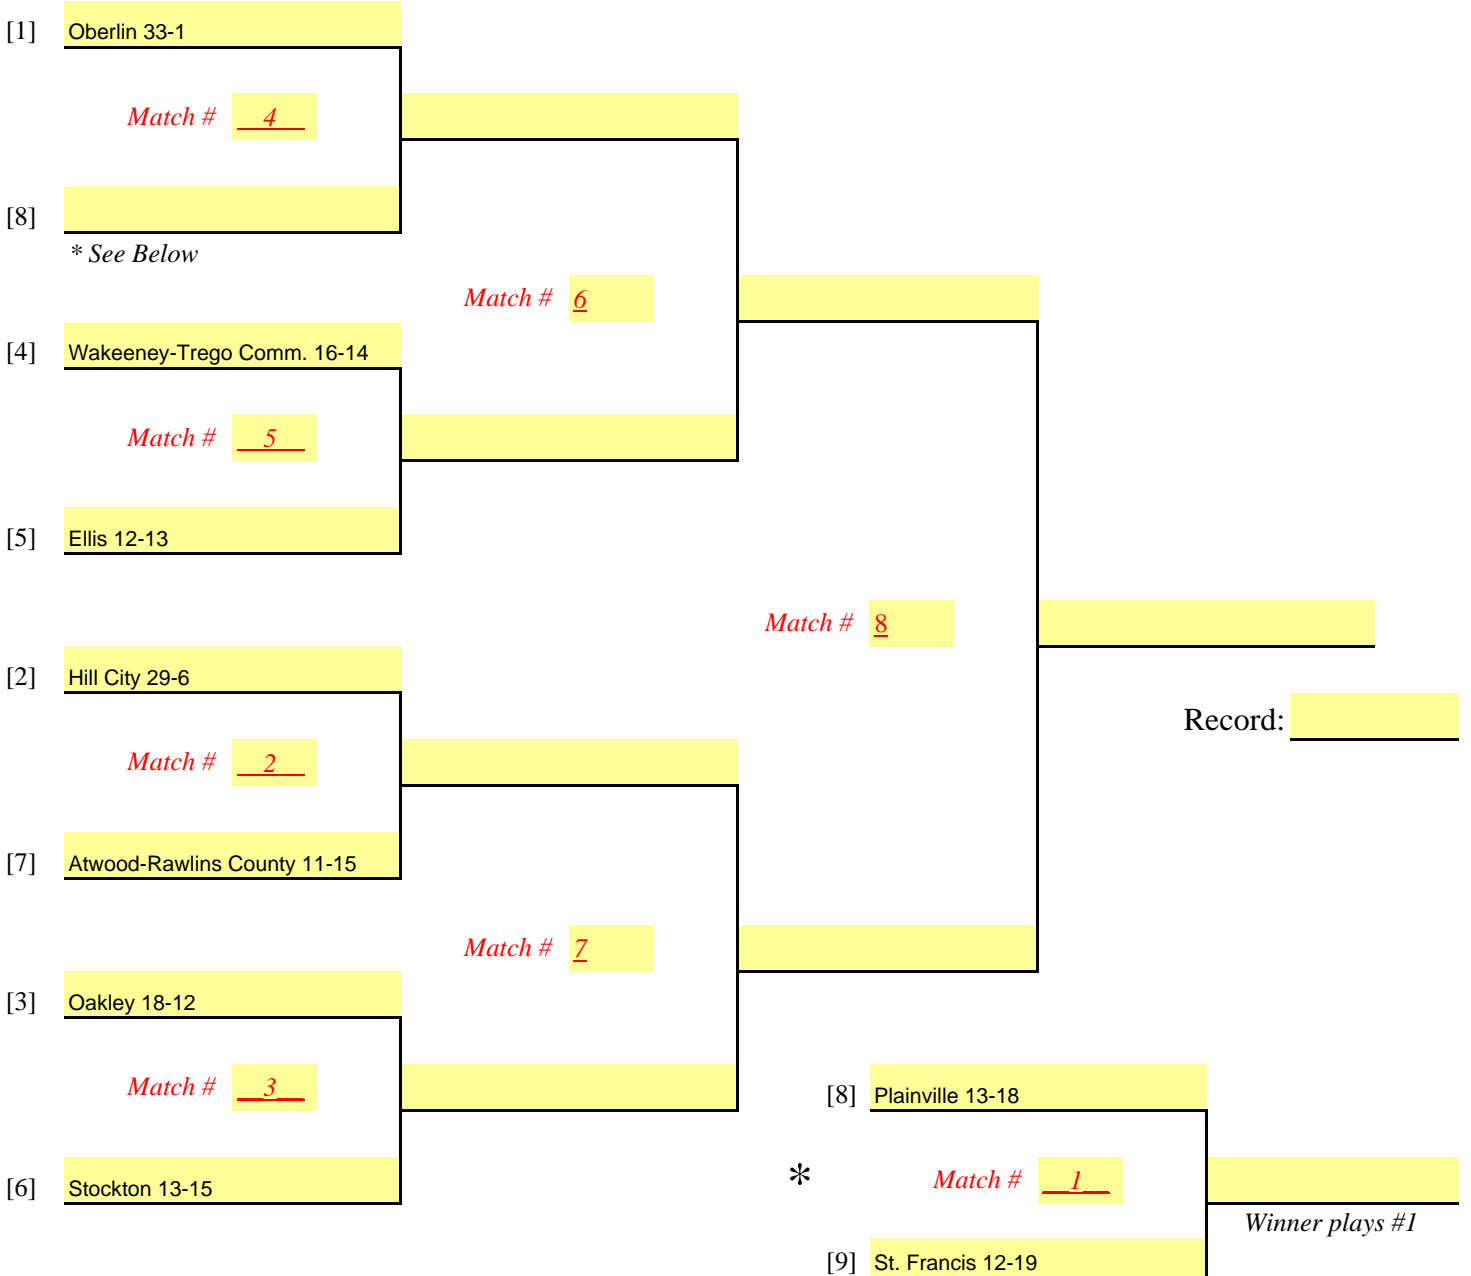

Kansas State High School Activities Association
OFFICIAL TOURNAMENT BRACKET
CLASS 2A — SUB-STATE VOLLEYBALL TOURNAMENT

Option 1 (1 Court)

Option 2 (2 Courts)

DATE: October 24, 2009

SITE: Plainville

MANAGER: Troy Keiswetter & Joe Simon

MATCH(S) #1 START TIME: 1:00 pm

Other matches will start 20 min. (10 min) after

9-team tournaments using Option 2 will not start before 1:00 PM

NO MATCH WILL START SOONER THAN THE TIME PRINTED ON THE BRACKET